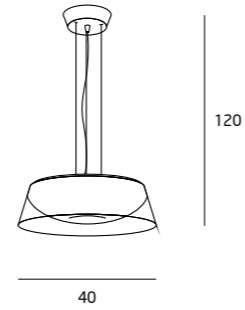

DOPPIO

P0250 CHROM/CHROME

2 x 60W E27 230V