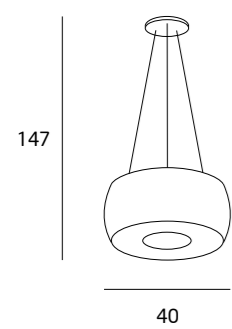

ENERGY

P0224-05MCHR
CHROM/CHROME SZKŁO/GLASS

P0224-05MCOP
MIEDŹ/COPPER SZKŁO/GLASS
5 x 60W G9 230V