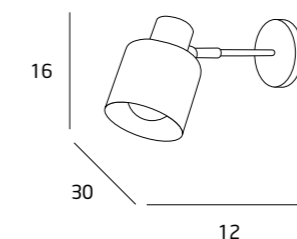

BLACK

W0188 CZARNE/BLACK
1 x 60W E27 230V