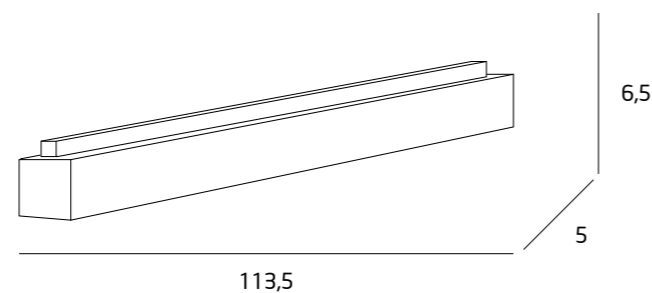

C0125 BIAŁE/WHITE
1 x 36W LED 230V
2700lm 4000K