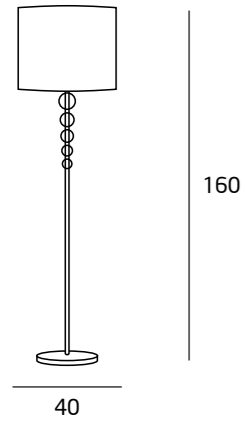

ELGANCE

F0038 BIAŁE/WHITE
1 x 60W E27 230V