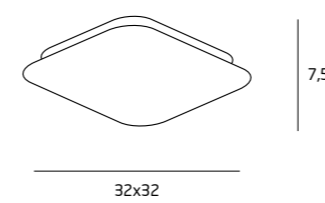

MONTANA

C0126 CZARNE/BLACK

1 x 12W LED 230V
700lm 3000K