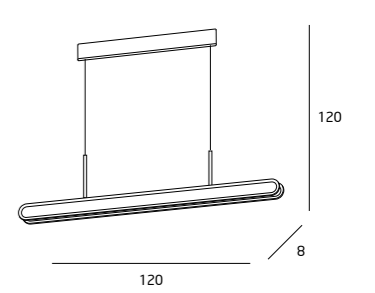

P0261 ZŁOTE/GOLD

1 x 53W LED 230V
3200lm 3000K