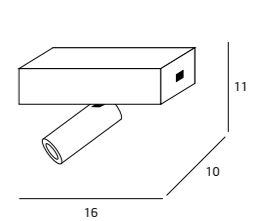

POWER

W0208 BIAŁE/WHITE

1 x 3W LED 230V
260lm 3000K