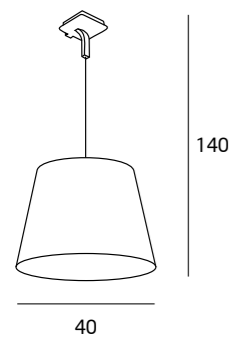

DENVER

P0217
KREMOWE + METAL
SZCZOTKOWANY
/IVORY + BRUSHED METAL

P0218
CZARNE + CHROM
/BLACK + CHROME

1 x 60W E27 230V