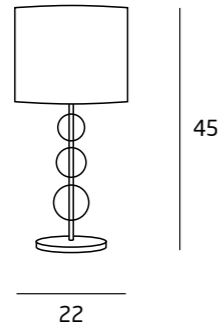

T0031 BIAŁE/WHITE
1 x 40W E27 230V