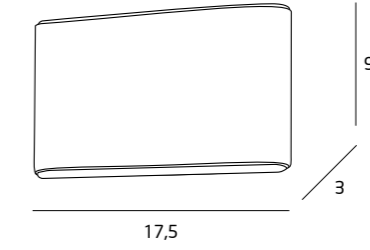

W0201 BIAŁE/WHITE
2 x 4W LED 230V 626lm 3000K