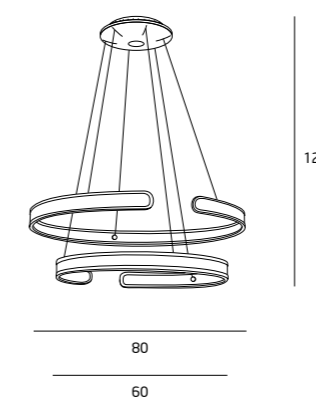

# SYDNEY

**P0262 ZŁOTE/GOLD**

1 x 51W LED 230V  
3200lm 3000K

**P0264 ZŁOTE/GOLD**

1 x 41W + 1 x 51W LED  
230V 5500lm 3000K

**P0263 ZŁOTE/GOLD**

1 x 41W LED 230V  
2500lm 3000K

**P0261 ZŁOTE/GOLD**