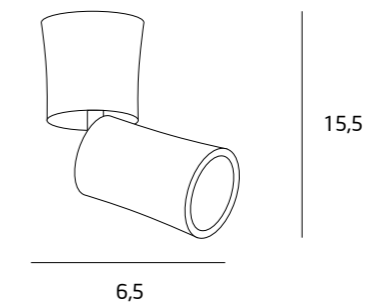

DOT

C0123 BIAŁE/WHITE
1 X 50W GU10 230V