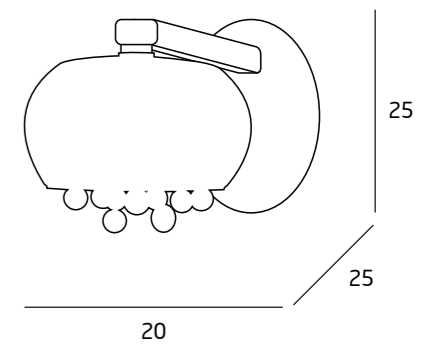

MOONLIGHT

W0076-01D CHROM/CHROME

1 x 40W G9 230V