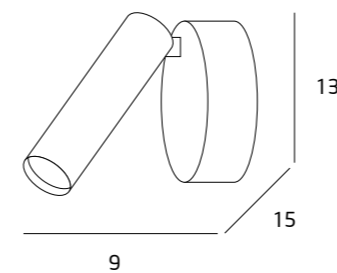

VERONA

W0206 BIAŁE/WHITE
1 x 5W LED 230V 320lm 3000K