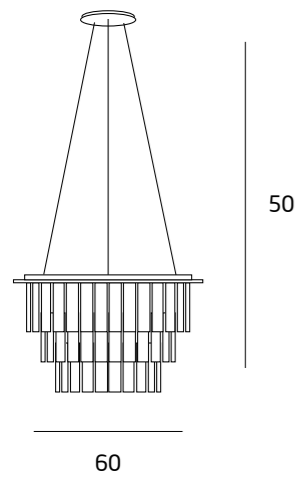

MONACO

P0259 CHROM/CHROME

9 x 40W G9 230V