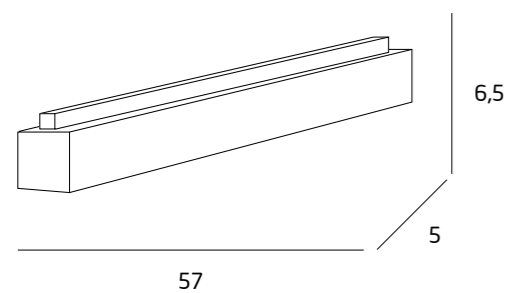

LINEAR

C0124 BIAŁE/WHITE
1 x 18W LED 230V
1300lm 4000K