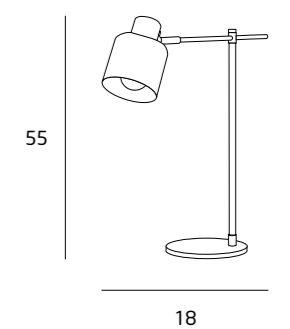

T0025 CZARNE/BLACK
1 x 60W E27 230V