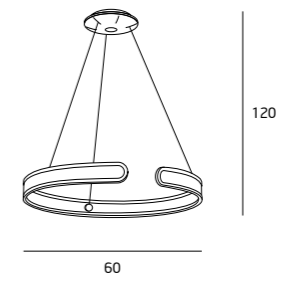

# SYDNEY

**P0262 ZŁOTE/GOLD**

1 x 51W LED 230V  
3200lm 3000K

**P0264 ZŁOTE/GOLD**

1 x 41W + 1 x 51W LED  
230V 5500lm 3000K

**P0263 ZŁOTE/GOLD**

1 x 41W LED 230V  
2500lm 3000K

**P0261 ZŁOTE/GOLD**