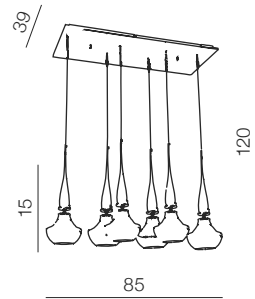

Tasos 6

- 1 MD2095-6W (white)
- 2 MD2095-6BK (black)

E14 6x 40W
metal/chrome
glass/black/white