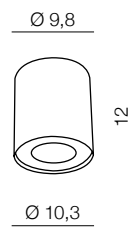

Neos 1

- 1 FH31431B (black/chrome)
- 2 FH31431B (white/chrome)
- 3 FH31431B (black/aluminum)
- 4 FH31431B (white/aluminium)

1x GU10 MAX 50W
bulb not included