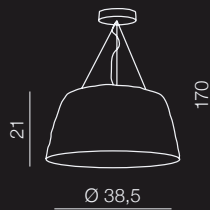

Candy 42

MD6623S-WH (white)
T5 1x 22W
metal/plastic/fabric