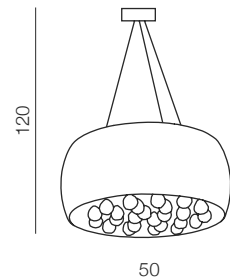

Quince 50

LP/LC1056-6
G9 6x MAX 40w
opal glass/metal/
chrome/acryl