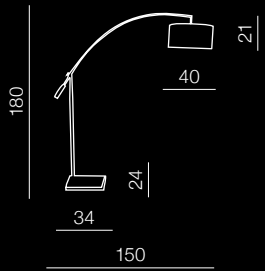

Bianca

180

Bianca

1. ❶ TS 061121F-CH (chrome/white)
   - ❷ TS 061121F (chrome/black)
2. E27 1x 60W
   metal/marble/fabrics

Gunnar

181

Gunnar

1. ❶ FL-12002 (white)
   - ❷ FL-12002 (chrome)
2. E27 1x Max 60W
   metal/aluminum