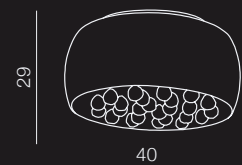

Quince 40 top

LP/LC1056-5
G9 5x MAX 40w
opal glass/metal/
chrome/acryl