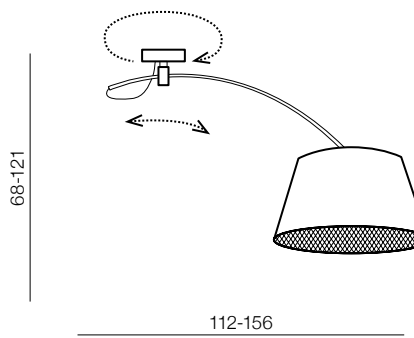

Selena 2

- 1 MD2335-M (black)
- 2 MD2335-M (white)
- 3 MD2335-M (grey)

E27 1x MAX 60W
metal/fabric/acrylic