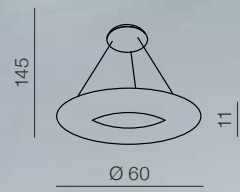

# Bamboo

33 new

**Napoli 60 LED**

2720/600 (white)  
LED 36W 2880 LUMEN  
acryl

**Napoli 91 LED**

2720/910 (white)  
LED 120W 7200 LUMEN  
acryl

**Napoli wall LED**

1720/200 (white)  
LED 7W 560 LUMEN  
acryl