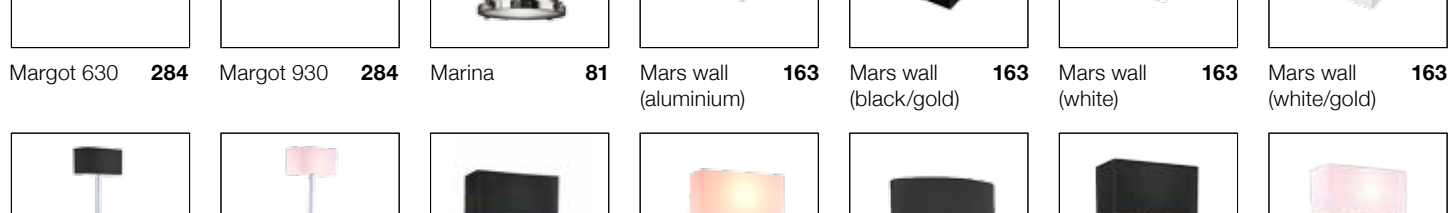

Martens floor led (black) **191** Martens floor led (white) **191** Martens table (black) **191** Martens table (white) **191** Martens wall (black) **190** Martens wall led (black) **190** Martens wall led (white) **190**