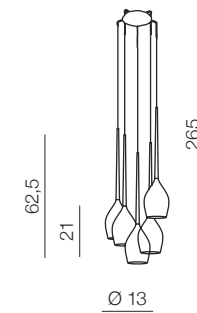

Izza 5

1. 1 MD1288A-5W (shiny white)
   - 2 MD1288A-5BL (shiny black)
   - 3 MD1288A-5AM (amber)
   - 4 MD1288A-5OL (olive)
2. E14 5x 40W
   metal/glass