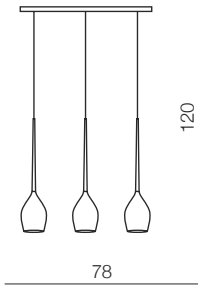

Izza 3

1. 1 MD1288B-3MA (matt amber)
   - 2 MD1288B-3MG (matt grey)
   - 3 MD1288B-3BK (shiny black)
   - 4 MD1288B-3W (shiny white)
2. E14 3x 40W
   metal/glass