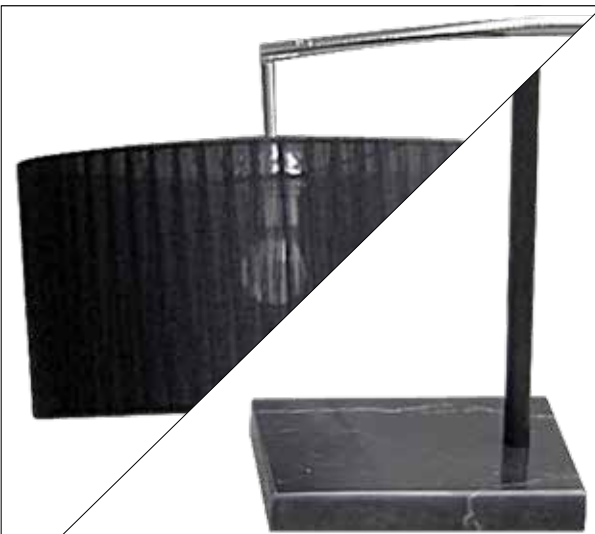

Bianca

180

Bianca

1. ❶ TS 061121F-CH (chrome/white)
   - ❷ TS 061121F (chrome/black)
2. E27 1x 60W
   metal/marble/fabrics

❷ CHROME/BLACK