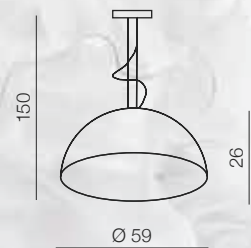

### Decora XL

- 1 LP5069-XL (white)
- 2 LP5069-XL (black)

E27 1x MAX 100W  
metal/resin