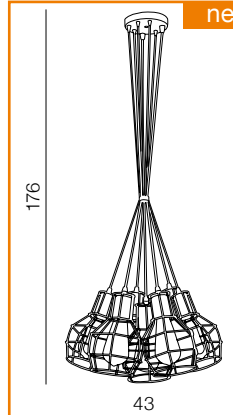

Carron 7

MD50148-7 (copper)
E27 7x MAX 60W
metal