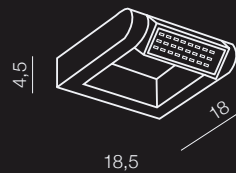

# Frame wall

new 160

1 DARK GRAY

2 BRIGHT GRAY

3 WHITE