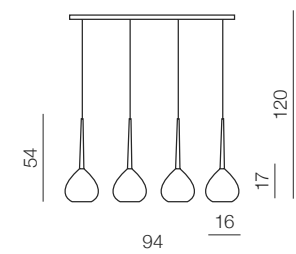

Aga 4

- 1 MD1289-4WH (white/black)
- 2 MD1289-4BK (black/black)
- 3 MD1289-4RD (red/black)

E14 4x 40W
metal/glass