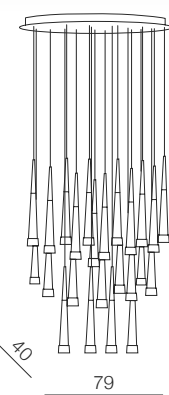

LED
Brina 24

- 1 LP9003-24 (chrome)
- LED 24x 7W, 18480 lm iron/aluminum/acrylic