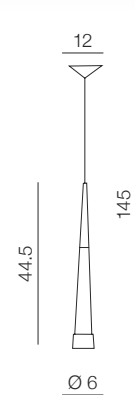

LED
Brina 1

- 1 LP9003-1 (chrome)
- 2 LP9003-1 (black)
- LED 1x 7W, 770 lm iron/aluminum/acrylic