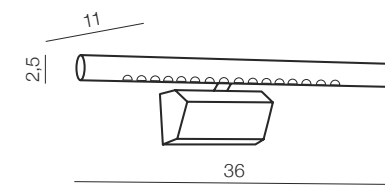

Lark LED

- 1 MB12022004-18A CH (chrome)
- 2 MB12022004-18A AN (antique)
- 3 MB12022004-18A NI (satin nickel)

LED 4,3W, 260 lm
aluminium IP20