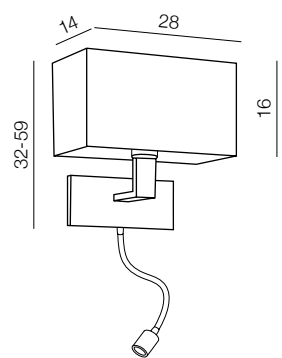

Martens Wall LED

- 1 MB2251-B-LED-R (white/chrome)
- 2 MB2251-B-LED-R (black/chrome)

E27 1x Max 60W / LED 1x Max 1W 84 LM
bulb integrated - metal/ fabric