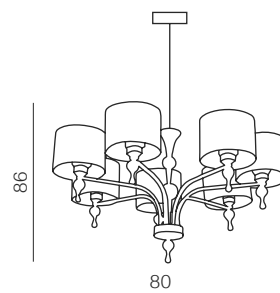

Impress 7

- 1 1976-7P WH (white)
- 2 1976-7P BK (black)
- 3 1976-7P BN (brown)

E27 7x 60W
metal/chrome/acryl/fabric