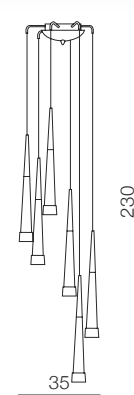

LED
Brina 6

- 1 LP9003-6 (chrome)
- 2 LP9003-6 (black)
- LED 6x 7W, 4620 lm iron/aluminum/acrylic