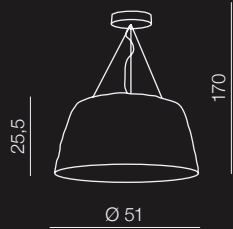

Candy

86

Candy 53

MD6623M-WH (white)
T5 1x 40W
metal/plastic/fabric