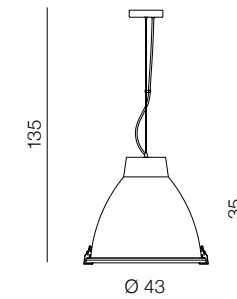

Tyrian

1. 1 H5053-42 CO (concrete)
   - 2 H5053-42 WH (white)
   - 3 H5053-42 BK (black)
   - 4 H5053-42 BU (burned)
2. 1x E27 60W
   metal