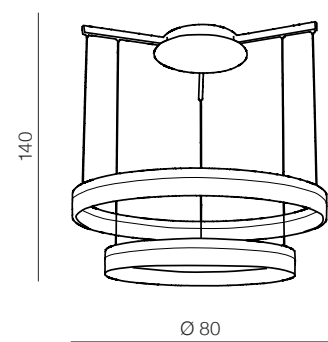

# Zola

28

1 WHITE

2 CHROME

**Zola 60/40** LED

7105-2PM-6040 (chrome)  
1x LED 24W +18W 4200LM  
acryl/metal

**Zola 80/60** LED

7105-2PL-8060 (white)  
1x LED 32W + 24W 5600LM  
acryl/metal