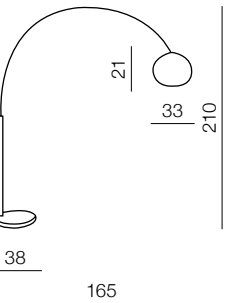

Mia

new 174

Mia

- 1 BP-1619-BR (brown)
- 2 BP-1619-WH (white)
- 3 BP-1619-BK (black)
- 4 BP-1619-GR (grey)

E27 1x MAX 60W
metal

Tosca

175

Tosca

TS010121MM
E27 1x 60W
metal/glass/marble
satin nickel/white