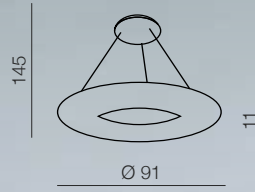

# Bamboo

33 new

**Napoli 60 LED**

2720/600 (white)  
LED 36W 2880 LUMEN  
acryl

**Napoli 91 LED**

2720/910 (white)  
LED 120W 7200 LUMEN  
acryl

**Napoli wall LED**

1720/200 (white)  
LED 7W 560 LUMEN  
acryl