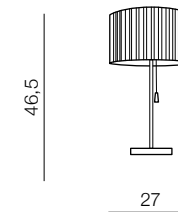

## Penelopa table

- 1 BP-2530-GR (grey)
- 2 BP-2530-WH (white)
- 3 BP-2530-BK (black)

E27 1x MAX 60W  
metal/fabric