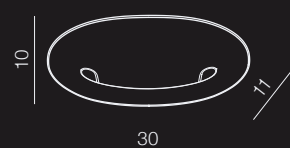

Largo

116

LED
Largo

MB15003079-1C (satin white)
LED 12W, 720 lm
aluminium IP20