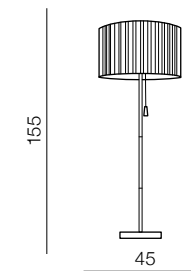

## Penelopa table

- 1 BP-2530-GR (grey)
- 2 BP-2530-WH (white)
- 3 BP-2530-BK (black)

E27 1x MAX 60W  
metal/fabric