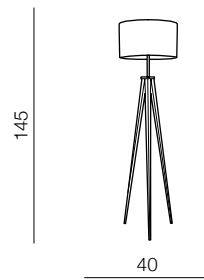

Sintra chrome

- 1 BP-1658-BK (black)
- 2 BP-1658-WH (white)
- 3 BP-1658-GR (grey)

E27 1x MAX 60W
metal/fabric