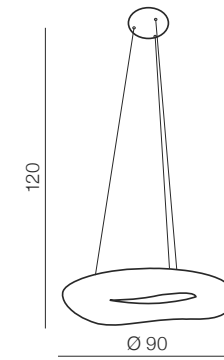

Donut Pendant 91 LED

MD-8030-910 DIMM
LED 120W 3000K 10200lm
acryl
dimmbale

MX-8030-600 DIMM
LED 39W 3000K 3315lm
acryl
dimmbale

MX-8030-750 DIMM
LED 80W 3000K 6800lm
acryl
dimmbale

MX-8030-910 DIMM
LED 120W 3000K 10200lm
acryl
dimmbale