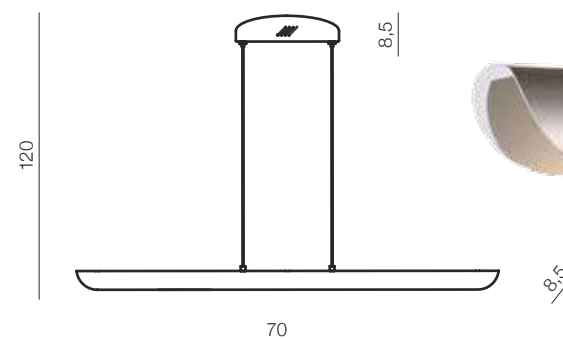

Ray **LED**

- 1 MD14003026-1B (chrome)
- 2 MD14003026-1A (satin nickel)

LED 28W, 1740 lm
aluminium IP20