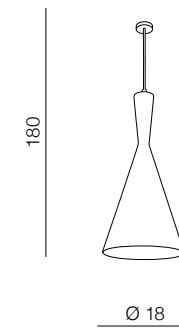

Vita

- 1 LP6005 WH/GO (white/gold)
- 2 LP6005 BK/GO (black/gold)

1x E27 MAX 60W
aluminium