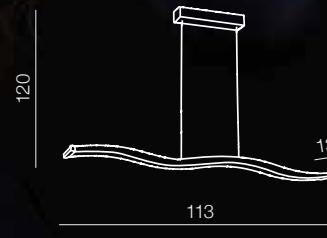

Bertone pendant LED

7103-2P (chrome)
1x LED 37W 2100 lm
acryl/metal