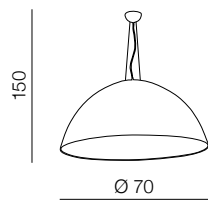

Magma 70 NEW

FB6840-70 BL/WH (black/white)
3x E27 MAX 60W
metal