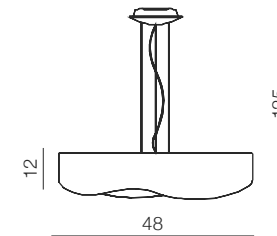

**Biscotto 77**

MD5815XL  
E27 8x 40W  
iron/acryl

**Biscotto 57 top**

MX5815L  
E27 4x 40W  
iron/acryl

**Biscotto 77 top**

MX5815XL  
E27 8x 40W  
iron/acryl

**Grasso** 

- 1 MD5727M (chrome)
  - 2 MD5727M (white)
- E27 4x 60W  
iron/acryl