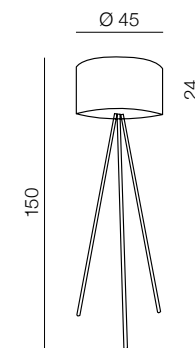

Finn

- 1 FL-12025 WH (white)
- 2 FL-12025 BK (black)

1x E27 60W
metal/fabric