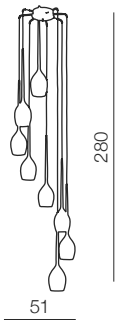

Izza 8

1. 1 MD1288A-8W (shiny white)
   - 2 MD1288A-8BL (shiny black)
   - 3 MD1288A-8AM (amber)
   - 4 MD1288A-8OL (olive)
2. E14 8x 40W
   metal/glass