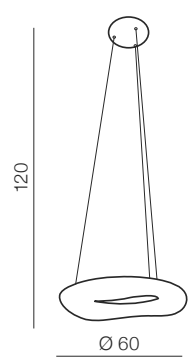

# Bamboo

33 new

**Napoli 60 LED**

2720/600 (white)  
LED 36W 2880 LUMEN  
acryl

**Napoli 91 LED**

2720/910 (white)  
LED 120W 7200 LUMEN  
acryl

**Napoli wall LED**

1720/200 (white)  
LED 7W 560 LUMEN  
acryl