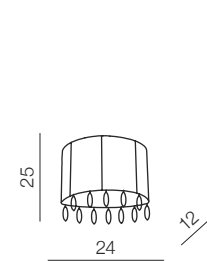

Sidney wall

- 1 1982-1W WH (white)
- 2 1982-1W BK (black)
- 3 1982-1W BN (brown)

E14 1x 40W
Fabric/Chrome/Crystal