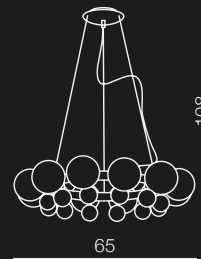

Esperanza

150

Esperanza

MD 2028-12
G9 12x 40W
metal/glass
chrome/white