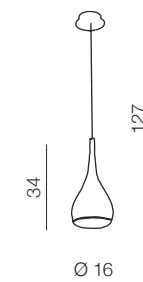

Spell

- 1 LP5035-WH (white)
- 2 LP5035-BK1 (black)
- 3 LP5035-France GD (france gold)
- 4 LP5035-1CR (chrome)

E27 1x 60W
aluminium/iron
metal/chrome