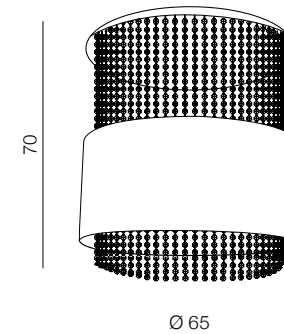

Glamour round

- 1 101163R SP5 Black (black)
- 2 099101R SP White (white)

5x E14 MAX 40W
metal/ crystal/ fabric