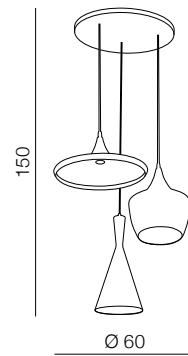

## Natalia 2 S

- 1 MD2238-2S-WH (white/chrome)
- 2 MD2238-2S-BK (black/chrome)
- 3 MD2238-2S-GR (gray/chrome)

E27 2x 60W  
fabric/ metal/acryl

1 WHITE/GOLD

2 BLACK/GOLD

**Mix**

- 1 FB6901/3 WH/GO (white/gold)
- 2 FB6901/3 BK/GO (black/gold)