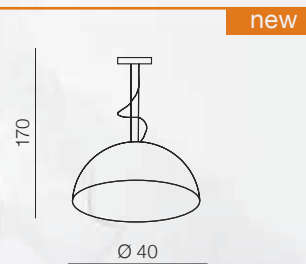

Decora

new 62

Decora XL

- 1 LP5069-XL (white)
- 2 LP5069-XL (black)

E27 1x MAX 100W
metal/resin

Decora L

- 1 LP5069-L (white)
- 2 LP5069-L (black)

E27 1x MAX 100W
metal/resin

Decora M

- 1 LP5069-M (white)
- 2 LP5069-M (black)

E27 1x MAX 60W
metal/resin

new

Deco

63

Deco 1 Top

1924-PB
E27 1x 60W
metal/chrome/glass