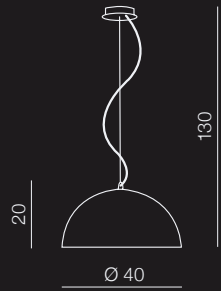

Fantasia

136