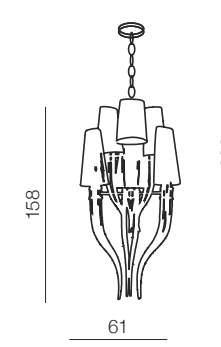

# Diablo

67

Diablo

- 1 AB 8074-1S (white)
- 2 AB 8074-1S (black)

E14 2x 11W ESB  
metal/fabric

Diabolo 3 big

- 1 AD8074-3 BIG (white)
- 2 AD8074-3 BIG (black)

E14 6x 11W ESB  
metal/fabric