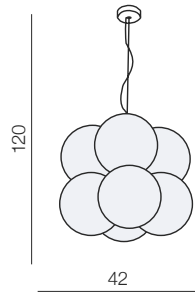

ARIS

JEWEL

new 30

31