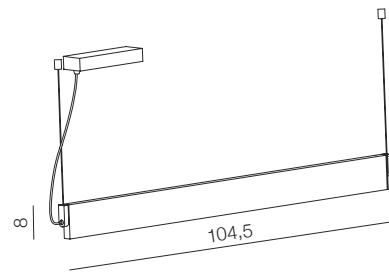

# Lark

115

1 CHROME

2 ANTIQUE

3 SATIN NICKEL

**Norman XL** LED

- 1 MD5932L-X WH (white)
- 2 MD5932L-X WO (wood)

LED 29W, 1740 lm  
aluminium