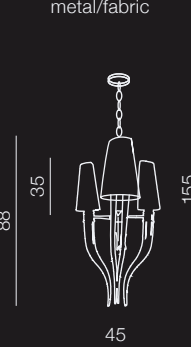

Diabolo 3+3

- 1 AD8074-3+3 (white)
- 2 AD8074-3+3 (black)

E14 12x 11W ESB  
metal/fabric

Diabolo 6 big

- 1 AD8074-6 BIG WH (white)
- 2 AD8074-6 BIG BK (black)

E14 12x 11W ESB  
metal/fabric

Diabolo 3

- 1 AD 8074-3 (white)
- 2 AD 8074-3 (black)