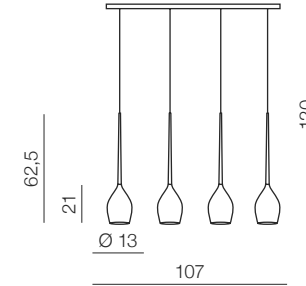

Izza 4

1. 1 MD1288B-4W (shiny white)
   - 2 MD1288B-4BL (shiny black)
   - 3 MD1288B-4AM (amber)
   - 4 MD1288B-4OL (olive)
2. E14 4x 40W
   metal/glass