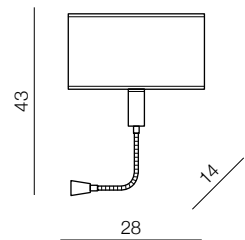

Amadeo Square Led

SN-6314S-LED
E27 1x MAX 40W + LED 3W
metal/fabric