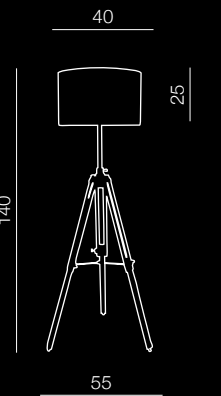

Cinema

TS 062909F
E27 1x 60W
metal/chrome
wood/fabric/black