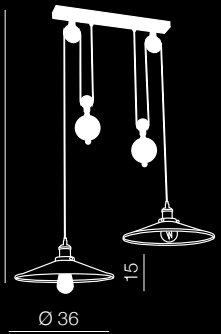

Sweden 2

217

new