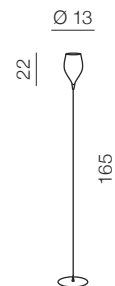

Izza

1. 1 MJ1288-1WH (shiny white)
   - 2 MJ1288-1BL (shiny black)
   - 3 MJ1288-1AM (amber)
   - 4 MJ1288-1OL (olive)
2. E14 1x 40W
   metal/glass