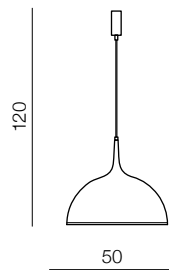

Mia

- 1 BP-1619-BR (brown)
- 2 BP-1619-WH (white)
- 3 BP-1619-BK (black)
- 4 BP-1619-GR (grey)

E27 1x MAX 60W
metal