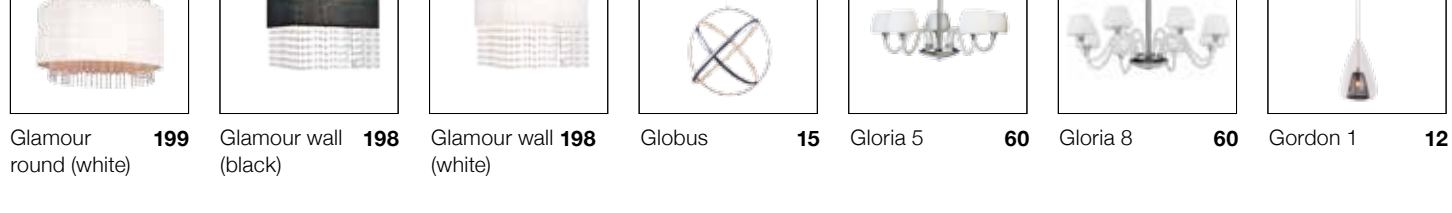

Glamour round (white) **199** Glamour wall (black) **198** Glamour wall (white) **198** Globus **15** Gloria 5 **60** Gloria 8 **60** Gordon 1 **12**