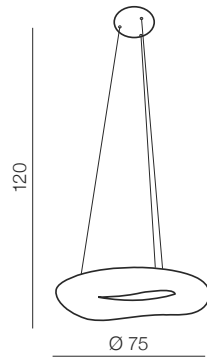

Donut Pendant 75 LED

MD-8030-750 DIMM
LED 80W 3000K 6800lm
acryl
dimmbale