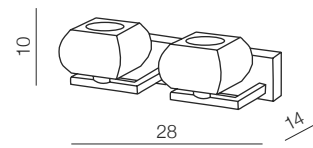

Rubic 2 wall

1798-2W
G9 2x 40W
metal/chrome/acryl