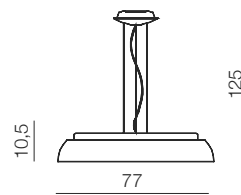

Biscotto 77

MD5815XL
E27 8x 40W
iron/acryl

MX5815L
E27 4x 40W
iron/acryl

MX5815XL
E27 8x 40W
iron/acryl