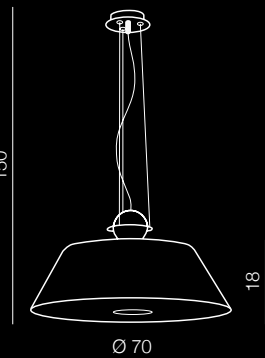

Lidia

222

Lidia XXL

MD2178-XXL
5x E27 MAX 60W
acryl/ metal
white/chrome

Natalia

223

new

1 WHITE/CHROME

2 BLACK/CHROME

2 GRAY/CHROME

Natalia S

- 1 MD2238-1S-WH (white/chrome)
- 2 MD2238-1S-BK (black/chrome)
- 3 MD2238-1S-GR (gray/chrome)

E27 1x 60W
fabric/metal/acryl

Natalia 2 S

- 1 MD2238-2S-WH (white/chrome)
- 2 MD2238-2S-BK (black/chrome)
- 3 MD2238-2S-GR (gray/chrome)

E27 2x 60W
fabric/ metal/acryl