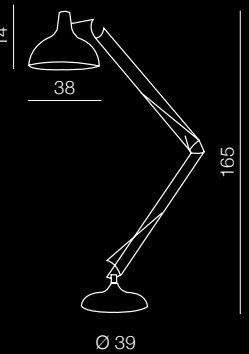

Bianca

180

Bianca

1. ❶ TS 061121F-CH (chrome/white)
   - ❷ TS 061121F (chrome/black)
2. E27 1x 60W
   metal/marble/fabrics

Gunnar

181

Gunnar

1. ❶ FL-12002 (white)
   - ❷ FL-12002 (chrome)
2. E27 1x Max 60W
   metal/aluminum