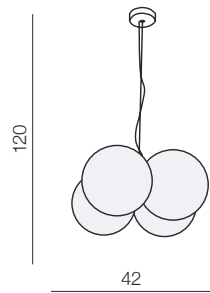

ARIS

JEWEL

new 30

31