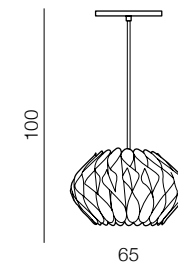

Ruben L

- 1 BP-1721-BE (beige)
- 2 BP-1721-GR (grey)

E27 1x MAX 60W
PC/metal