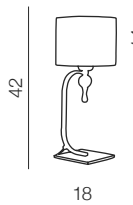

### Impress table

- 1 1976-1T WH (white)
- 2 1976-1T BK (black)
- 3 1976-1T BN (brown)

E27 1x 60W  
metal/chrome/acryl/fabric