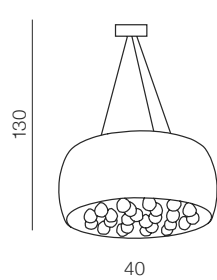

Quince 40

LP/LC1056-5
G9 5x MAX 40w
opal glass/metal/
chrome/acryl