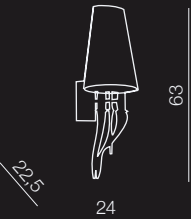

# Diablo

67

Diablo

- 1 AB 8074-1S (white)
- 2 AB 8074-1S (black)

E14 2x 11W ESB  
metal/fabric

Diabolo 3 big

- 1 AD8074-3 BIG (white)
- 2 AD8074-3 BIG (black)

E14 6x 11W ESB  
metal/fabric