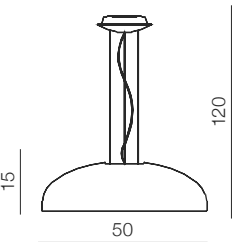

Valedo

147

Valedo MULTICOLOR

MD5805M
LED 26W
1020 lm
aluminium/iron/acryl
inside white/outside
sandy black