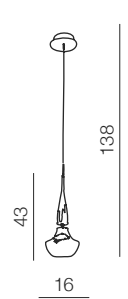

Tasos

84

1 WHITE

2 BLACK

Antires

85

Antires

LP5145-5
E27 5x 40W
metal/chrome/glass

Tasos 6

- 1 MD2095-6W (white)
- 2 MD2095-6BK (black)

E14 6x 40W
metal/chrome
glass/black/white

Tasos 4

- 1 MD2095B-4W (white)
- 2 MD2095B-4BL (black)

E14 4x 40W
metal/chrome
glass/black/white

Tasos 5

- 1 MD2095A-5W (white)
- 2 MD2095A-5BK (black)

E14 5x 40W
metal/chrome
glass/black/white

Tasos 1

- 1 MD2095-1W (white)
- 2 MD2095-1BK (black)

E14 1x 40W
metal/chrome
glass/black/white