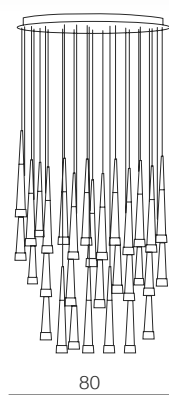

LED
Brina 31

- 1 LP9003-31 (chrome)
- LED 31x 7W, 23870 lm iron/aluminum/acrylic