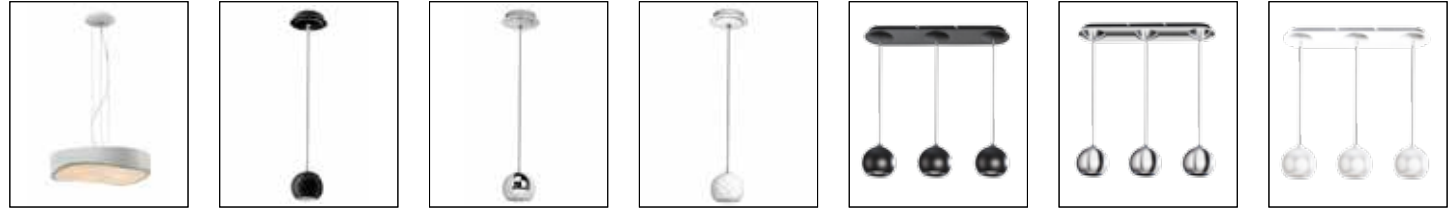

Grasso (white) 145 Gulia 1 (black) 299 Gulia 1 (chrome) 299 Gulia 1 (white) 299 Gulia 3 (black) 299 Gulia 3 (chrome) 299 Gulia 3 (white) 299