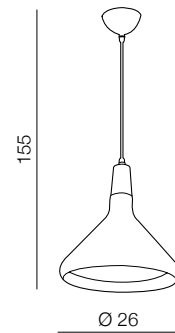

2 ANODISED COPPER

3 ANODISED GOLD

**Ida S**

- 1 42933-1A (Anodised steel)
- 2 42933-1C (Anodised copper)
- 3 42933-1D (Anodised gold)

1x E27 MAX 60W  
metal/wood

**Ida M**

- 1 42931-1A (Anodised steel)
- 2 42931-1C (Anodised copper)
- 3 42931-1D (Anodised gold)