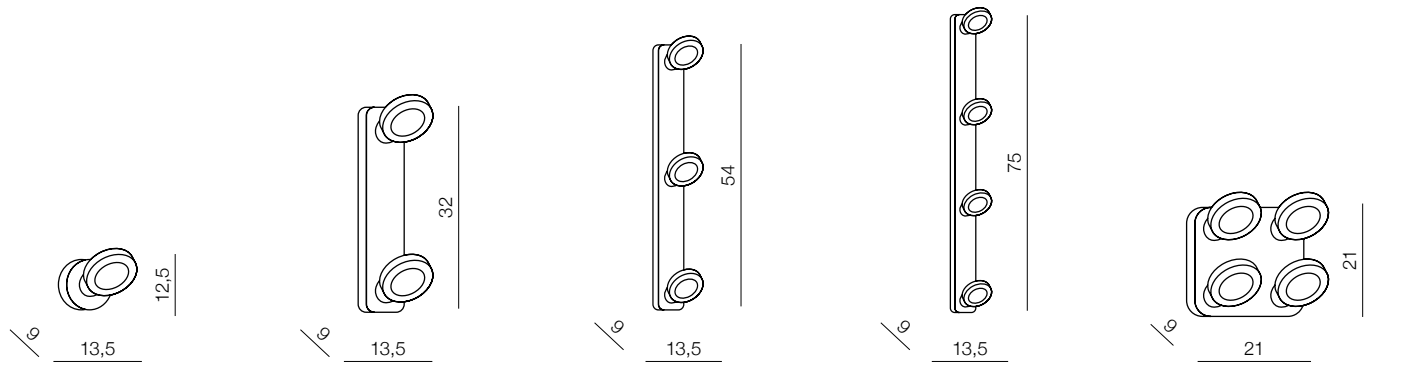

Enzo 1 LED

FH31731B
1x LED 5W, 230 lm
bulb integrated
metal/aluminium/sandy paint

Enzo 2 LED

FH31732A11
2x LED 5W, 460 lm
bulb integrated
metal/aluminium/sandy paint

Enzo 3 LED

FH31733A11
3x LED 5W, 690 lm
bulb integrated
metal/aluminium/sandy paint

Enzo 4PR LED

FH31734A11
4x LED 5W, 920 lm
bulb integrated
metal/aluminium/sandy paint

Enzo 4KW LED

FH31734S1
4x LED 5W, 920 lm
bulb integrated
metal/aluminium/sandy paint