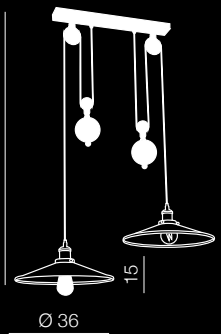

Sweden 2

FB7024 (black)
2x E27 MAX 60W
metal

new

Sweden 2 mirror

FB7024 mirror (black/shining)
2x E27 MAX 60W
metal