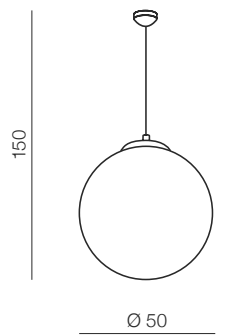

White Ball 50

FLWB50WH (white)
E27 1x MAX 40W
glass/metal chrome