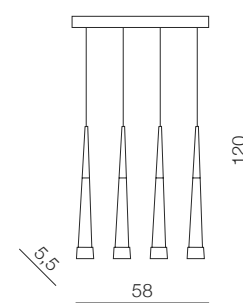

LED
Brina 4

- 1 LP9003-4 (chrome)
- 2 LP9003-4 (black)
- LED 4x 7W, 3000 lm iron/aluminum/acrylic