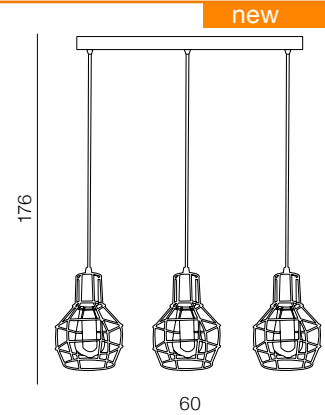

MD50148-1 (copper)
E27 60W
metal

Carron 3 line

MD50148-3L (copper)
E27 3x MAX 60W
metal