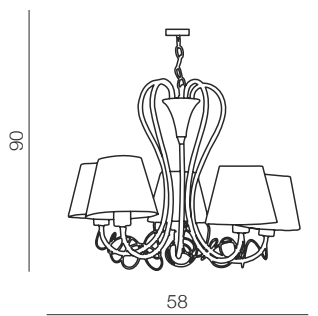

Giulietta

58

26

15

Giulietta wall

8021-1W
E14 1x 40W
metal/paint/fabric

28

35

Giulietta 2 wall

8021-2W
E14 2x 40W
metal/paint/fabric

Giulietta 5

8021-5P
E14 5x 40W
metal/paint/fabric