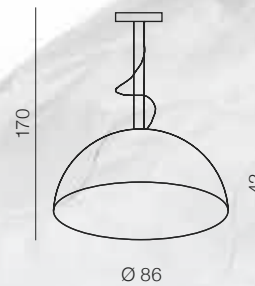

### Decora XL

- 1 LP5069-XL (white)
- 2 LP5069-XL (black)

E27 1x MAX 100W  
metal/resin