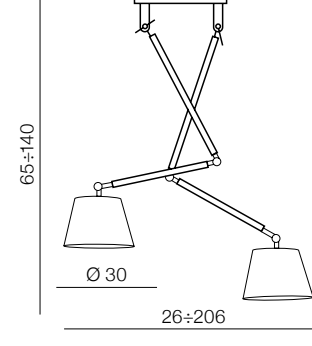

Zyta 2 S

- 1 MD2300-2S-WH (white)
- 2 MD2300-2S-BK (black)
- 3 MD2300-2S-GR (gray)

2x E27 MAX 60W
fabric/ metal