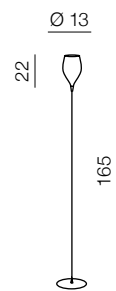

## Gunnar

- ❶ FL-12002 (white)
  - ❷ FL-12002 (chrome)
- E27 1x Max 60W  
metal/aluminum

1 SHINY WHITE

2 SHINY BLACK

3 AMBER

4 OLIVE

**izza**

- 1 MJ1288-1WH (shiny white)
- 2 MJ1288-1BL (shiny black)
- 3 MJ1288-1AM (amber)
- 4 MJ1288-1OL (olive)