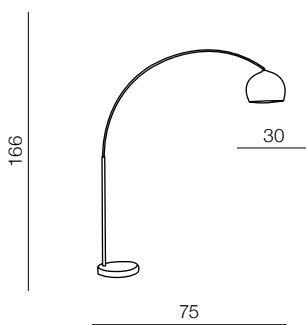

Gio eco

BP-3468
E27 1x MAX 60W
acrylic/metal