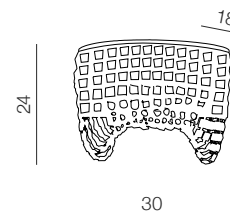

Carmen

11

Carmen wall

5102-2W (clear crystal)
G9 2x 40W
crystal K9