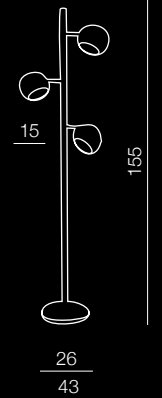

Trinton

193

Trinton

TS 061120F
E14 3x 40W
metal
chrome