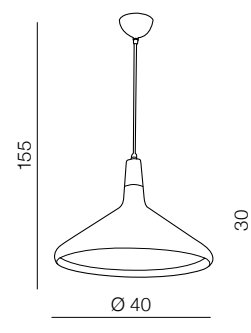

Ida L

- 1 42932-1A (Anodised steel)
- 2 42932-1C (Anodised copper)
- 3 42932-1D (Anodised gold)

1x E27 MAX 60W
metal/wood