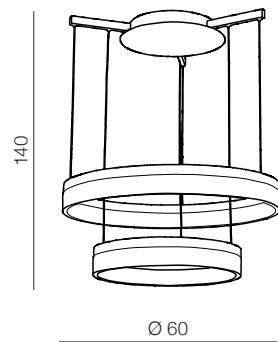

# Zola

28

1 WHITE

2 CHROME

**Zola 60/40** LED

7105-2PM-6040 (chrome)  
1x LED 24W +18W 4200LM  
acryl/metal

**Zola 80/60** LED

7105-2PL-8060 (white)  
1x LED 32W + 24W 5600LM  
acryl/metal