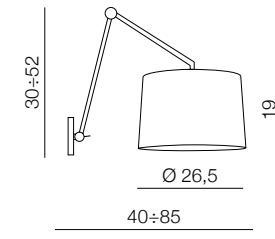

Adam Wall S

- 1 MB2299-S WH/SN (fabric white/ metal)
- 2 MB2299-S BK/SN (fabric black/ metal)

1x E27 MAX 60W
fabric/ metal satin nickel