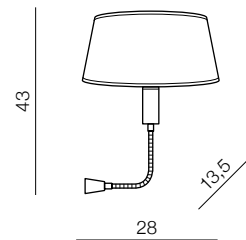

Amadeo Oval Led

SN-6314O-LED
E27 1x MAX 40W + LED 3W
metal/fabric