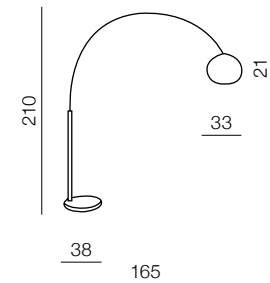

Togo

- 1 TS-010121MM-MC-WH (white)
- 2 TS-010121MM-MC (chrome/black)

E27 1x MAX 100W
metal/marble