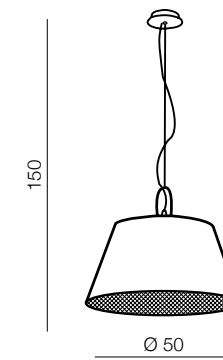

Alicante

- 1 MD2361-M-WH (white)
- 2 MD2361-M-BK (black)
- 3 MD2361-M-GR (grey)

E27 1x MAX 60W
metal/fabric/acryl