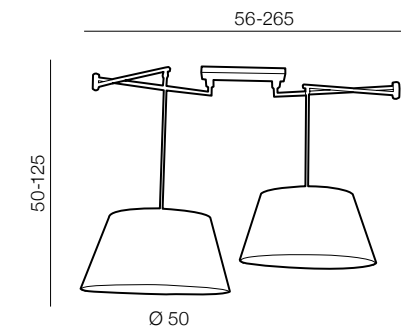

## Natalia S

- 1 MD2238-1S-WH (white/chrome)
- 2 MD2238-1S-BK (black/chrome)
- 3 MD2238-1S-GR (gray/chrome)

E27 1x 60W  
fabric/metal/acryl