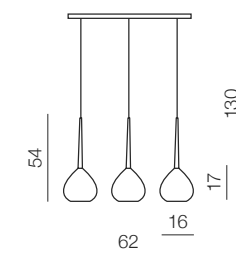

Aga 3

- 1 MD1289-3WH (white/black)
- 2 MD1289-3BK (black/black)
- 3 MD1289-3RD (red/black)

E14 3x 40W
metal/glass