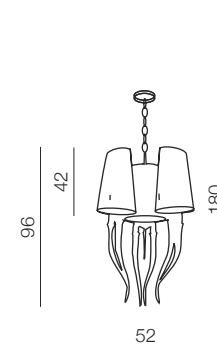

# Diablo

67

Diablo

- 1 AB 8074-1S (white)
- 2 AB 8074-1S (black)

E14 2x 11W ESB  
metal/fabric

Diabolo 3 big

- 1 AD8074-3 BIG (white)
- 2 AD8074-3 BIG (black)

E14 6x 11W ESB  
metal/fabric