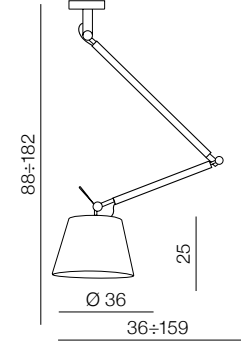

Zyta M

- 1 MD2300-M-WH (white)
- 2 MD2300-M-BK (black)
- 3 MD2300-M-GR (gray)

1x E27 MAX 60W
fabric/ metal