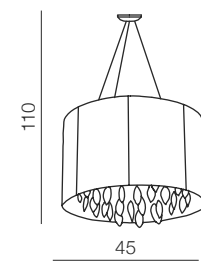

- 1 1982-1W WH (white)
- 2 1982-1W BK (black)
- 3 1982-1W BN (brown)

E14 1x 40W  
Fabric/Chrome/Crystal

**Sidney**

- 1 1982-6P WH (white)
- 2 1982-6P BK (black)
- 3 1982-6P BN (brown)

E14 6x 40W  
Fabric/Chrome/Crystal