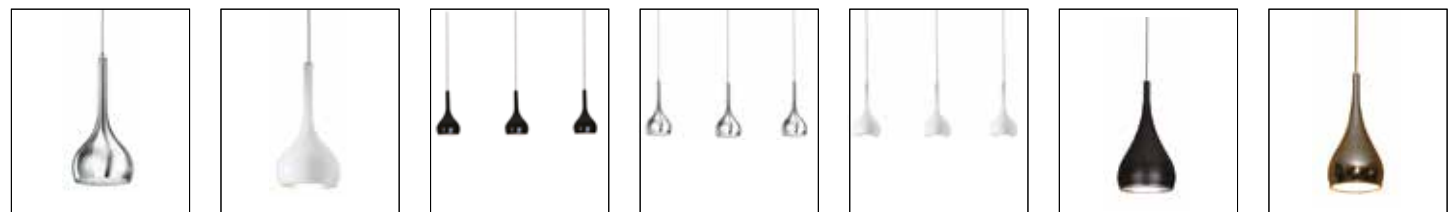

Soul 1 (chrome) **100** Soul 1 (white) **100** Soul 3 (black) **100** Soul 3 (chrome) **100** Soul 3 (white) **100** Spell (black) **135** Spell (chrome) **135**