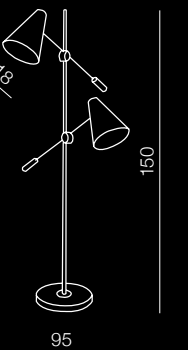

Kaja

209

Kaja

FI-13054 black
2x E14 40W
metal/aluminum