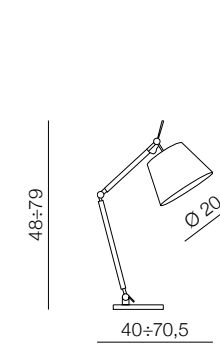

Zyta S Table

- 1 MT2300-S-WH (white)
- 2 MT2300-S-BK (black)
- 3 MT2300-S-GR (gray)

1x E27 MAX 60W
fabric/ metal