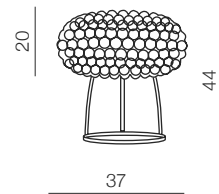

## Ken

MD5174  
E27 1x 60W  
glass/smoke

**Acrylio**

MB-026  
R7S 1x 100W  
acryl/glass  
clear/white

**Acrylio table**

MA-026M  
R7S 1x 100W  
metal/acryl/glass  
white/clear/white

**Acrylio 50 top**

VA5-026-500  
R7S 1x 200W  
acryl/glass  
clear/white