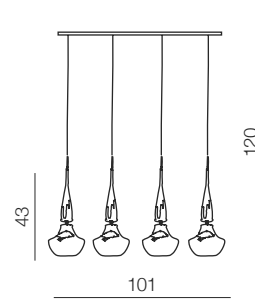

Tasos 4

- 1 MD2095B-4W (white)
- 2 MD2095B-4BL (black)

E14 4x 40W
metal/chrome
glass/black/white