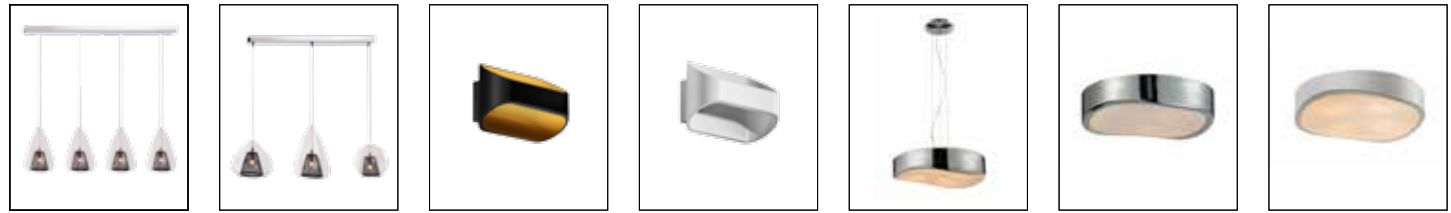

Gordon 4 line 12 Gordon mix line 12 Gracia wall (black/gold) 91 Gracia wall (white/white) 91 Grasso (chrome) 145 Grasso top (chrome) 145 Grasso top (white) 145