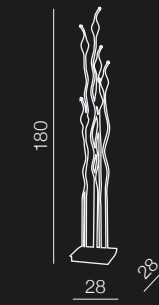

Liane wall

MB 6219-2B
G4 2x 20W 12V
metal
chrome