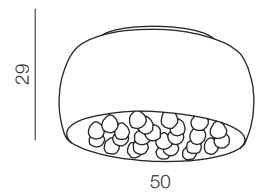

Quince 50 top

LP/LC1056-6
G9 6x MAX 40w
opal glass/metal/
chrome/acryl