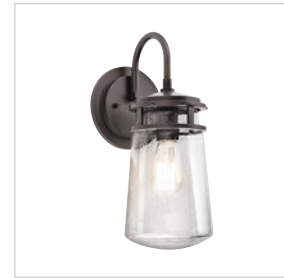

Also available:

KL/LYNDON2/M