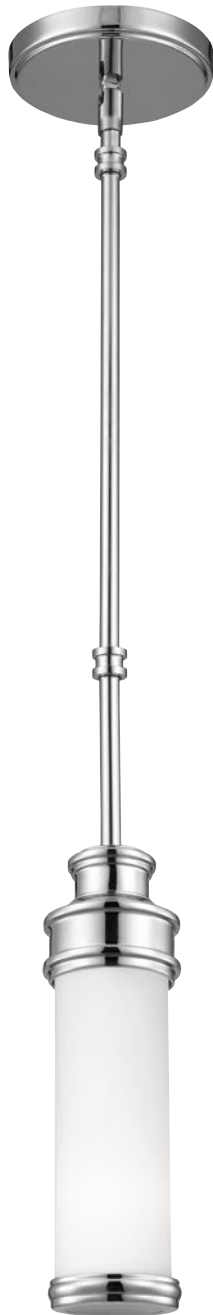

Steeped in the revived English Tudor design trend, the Payne lighting collection by Feiss still has an elegantly simple and modern profile. The clean, white, opal etched glass complements the simple spun metal ring detail, and benefits from the LED light source.

FE/PAYNE/MPBATH

NEW
FOR
2017

Also available: