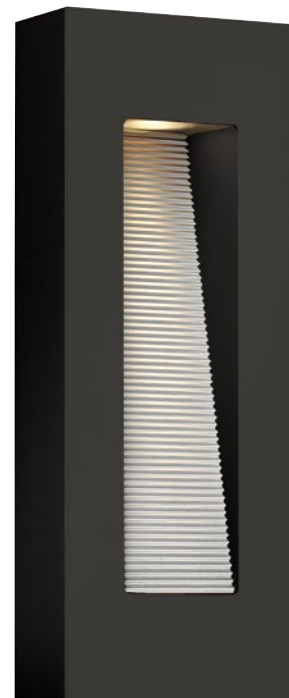

HK/LUNA/M SK

Code	Description	Height	Width	Projection	Finish	Max. Wattage	IP Rating
HK/LUNA/S TT	Wall Light	229mm	229mm	102mm	Titanium	2 x 7W LED E14 (included)*	IP44
HK/LUNA/S SK	Wall Light	229mm	229mm	102mm	Satin Black	2 x 7W LED E14 (included)*	IP44
HK/LUNA/M TT	Wall Light	409mm	152mm	89mm	Titanium	2 x 7W LED GU10 (included)*	IP44
HK/LUNA/M SK	Wall Light	409mm	152mm	89mm	Satin Black	2 x 7W LED GU10 (included)*	IP44

*LED E14 lamps are replaceable.