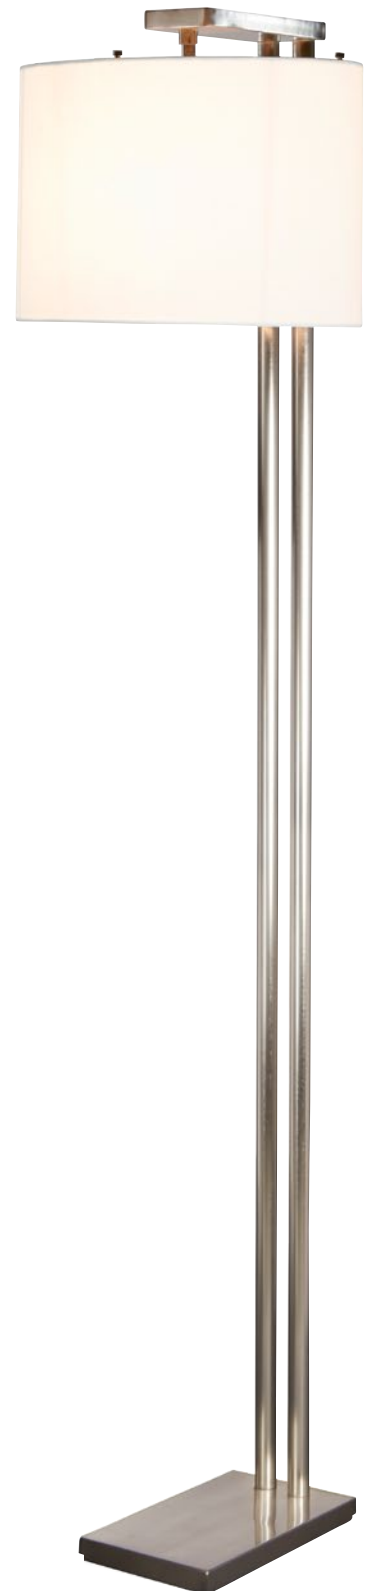

BELMONT FL

Code	Description	Height	Width	Projection	Finish	Max. Wattage
BELMONT/2W	2lt Wall Light	288mm	200mm	174mm	Brushed Nickel	1 x 40W E14 and 1 x 1W LED*
BELMONT/3W	3lt Wall Light	288mm	200mm	174mm	Brushed Nickel	1 x 40W E14 and 2 x 1W LED*
BELMONT TL	Table Lamp	608mm	300mm	284mm	Brushed Nickel	1 x 60W E27
BELMONT FL	Floor Lamp	1660mm	400mm	355mm	Brushed Nickel	1 x 60W E27

* Each integrated 1W LED = lumen output 120Lm, colour temperature 2800-3000k, 30,000hrs