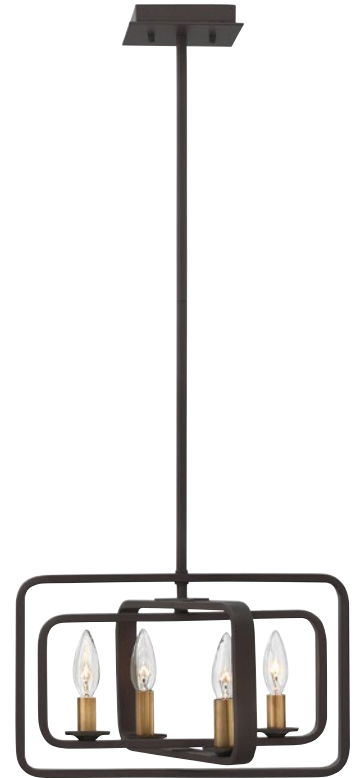

HK/QUENTIN/4P/A