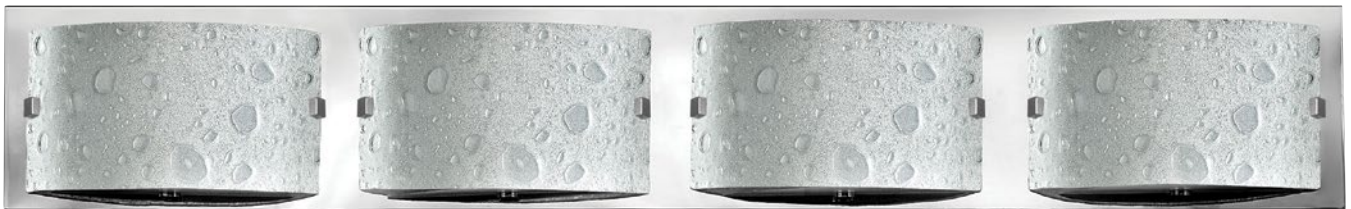

HK/DAPHNE4 BATH

Code	Description	Height	Width	Projection	Finish	Max. Wattage
HK/DAPHNE1 BATH	1lt Bathroom Wall Light	228mm	215mm	98mm	Polished Chrome	1 x 3.5W LED G9*
HK/DAPHNE3 BATH	3lt Bathroom Wall Light	127mm	610mm	92mm	Polished Chrome	3 x 3.5W LED G9*
HK/DAPHNE4 BATH	4lt Bathroom Wall Light	127mm	812mm	92mm	Polished Chrome	4 x 3.5W LED G9*

* Each supplied LED G9 bulb = 320Lm, 3000k