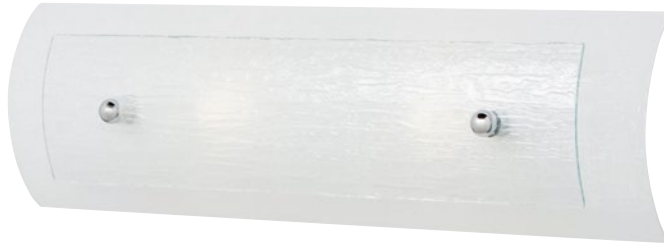

Duet is a unique, contemporary bath design that features bent linen glass that simultaneously frames and complements its clear rain glass. Both pieces of glass are secured to the back plate with two Polished Chrome balls. This versatile fixture can be mounted either horizontally or vertically, and uses LED light sources.

IP44 LED

The Duet range can be mounted horizontally or vertically

HK/DUET2 BATH