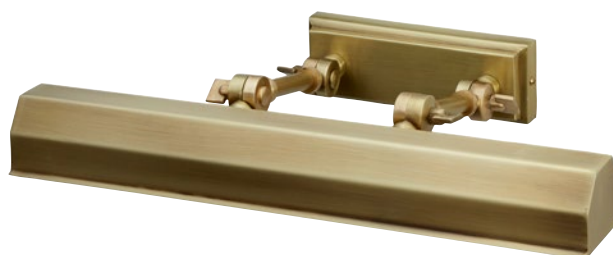

CHAWTON/PLM AB