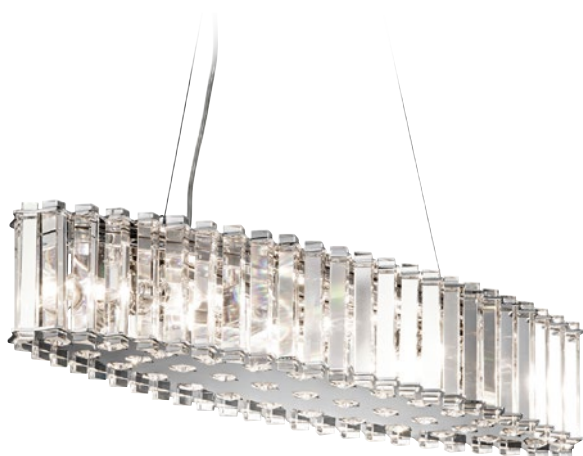

Newly IP44 rated and fully LED, this stunning range is now safe for use in bathroom environments, as well as any other rooms in the home. The Crystal Skye collection features triangular crystal prisms that rest inside Chrome details and stand ready to reflect light in a hundred different ways. Rounded crystals on the bottom reflect the inner light.

KL/CRSTSKYE/ISLE