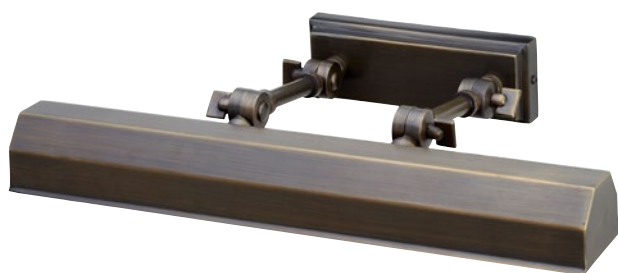

CHAWTON/PLM DB