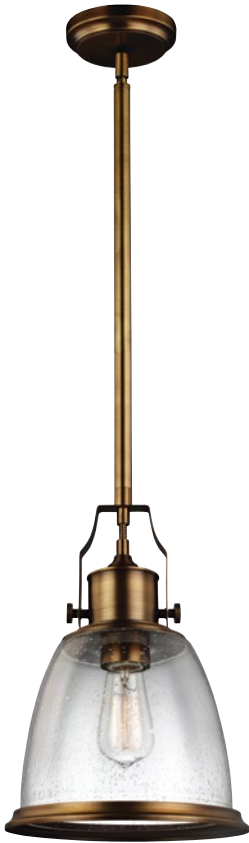

The Hobson lighting collection by Feiss brings the industrial-inspired pendant to a whole new level of modern detail and technology. The top pivot adds authenticity, along with the Seeded glass. Available in Aged Brass or Satin Nickel. The single drop pendant is available in large and medium sizes.

FE/HOBSON/P/M AB